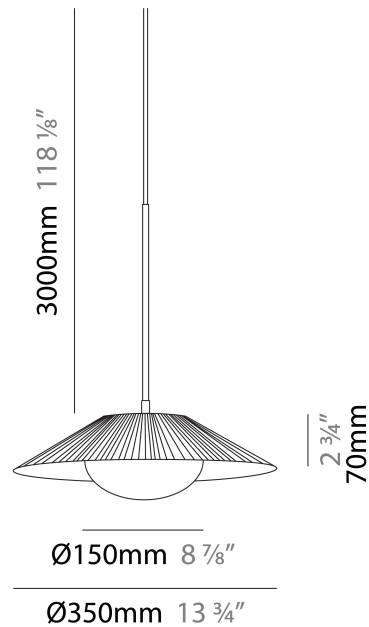

PROJECT	_____
TYPE	_____
SPECIFIER	_____
QUANTITY	_____
DATE	_____

ARCTIC CIRCLE SUSPENSION

D91232-

base number   Finish
Options

1. To build a product code in our configurator select the specify button on the base model # product page
2. To build a manual product code on this datasheet choose from the options listed below in blue font and add the suffix to the base model #

GENERAL

Series: Arctic Circle
Brand: Milan
Division: Design
Mounting Type: Suspension
Mounting Location: Ceiling
Subcategory: Pendant

PHYSICAL

Shape: Cone
Diameter (mm): 350
Diameter (in): 13 ¾
Height (mm): 393
Height (in): 15 ½
Max. Overall Height (mm): 3000
Max. Overall Height (in): 118 ⅙
Light Distribution: Direct
Diffuser: Opal Triplex acid-etched glass
Fixture Finish: TUG / CRE
Fixture Material: Ribbon / Aluminum
Cable Details: 3000mm / 118 1/8" Cable

ELECTRICAL

Number of Lamps: 1
Lamp Type: LED Retrofit
Bulb Included: Bulb Not Included
Max. Wattage Per Lamp (W): 4.8
Lamp Base: G9
Input Voltage (V): 120

LED

OPTICAL

RATINGS AND CERTIFICATIONS

Certified By: Certified for North American Standards
IP rating: IP20