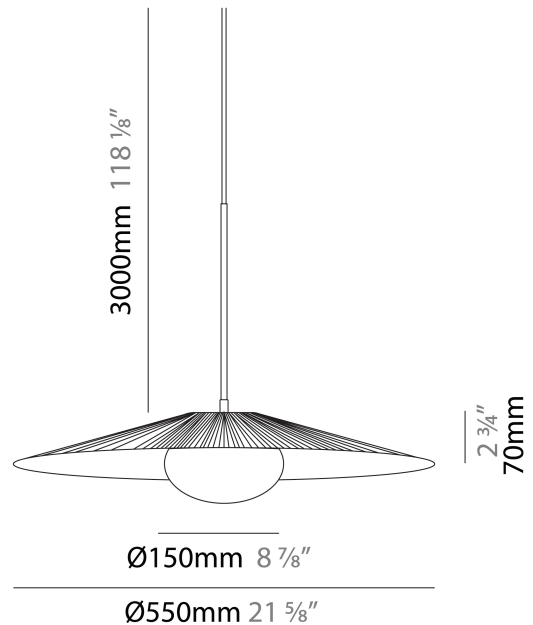

PROJECT	
TYPE	
SPECIFIER	
QUANTITY	
DATE	

ARCTIC CIRCLE SUSPENSION

D91234-

base number   Finish
Options

1. To build a product code in our configurator select the specify button on the base model # product page
2. To build a manual product code on this datasheet choose from the options listed below in blue font and add the suffix to the base model #

GENERAL

Series: Arctic Circle
Brand: Milan
Division: Design
Mounting Type: Suspension
Mounting Location: Ceiling
Subcategory: Pendant

PHYSICAL

Shape: Cone
Diameter (mm): 550
Diameter (in): 21 5/8
Height (mm): 393
Height (in): 15 1/2
Max. Overall Height (mm): 3000
Max. Overall Height (in): 118 1/8
Light Distribution: Direct
Diffuser: Opal Triplex acid-etched glass
Fixture Finish: TUG / CRE
Fixture Material: Ribbon / Aluminum
Cable Details: 3000mm / 118 1/8" Cable

ELECTRICAL

Number of Lamps: 1
Lamp Type: LED Retrofit
Max. Wattage Per Lamp (W): 4.8
Lamp Base: G9
Input Voltage (V): 120

LED

Lamp Life (hrs): 50000

OPTICAL

RATINGS AND CERTIFICATIONS

Certified By: Certified for North American Standards
IP rating: IP20