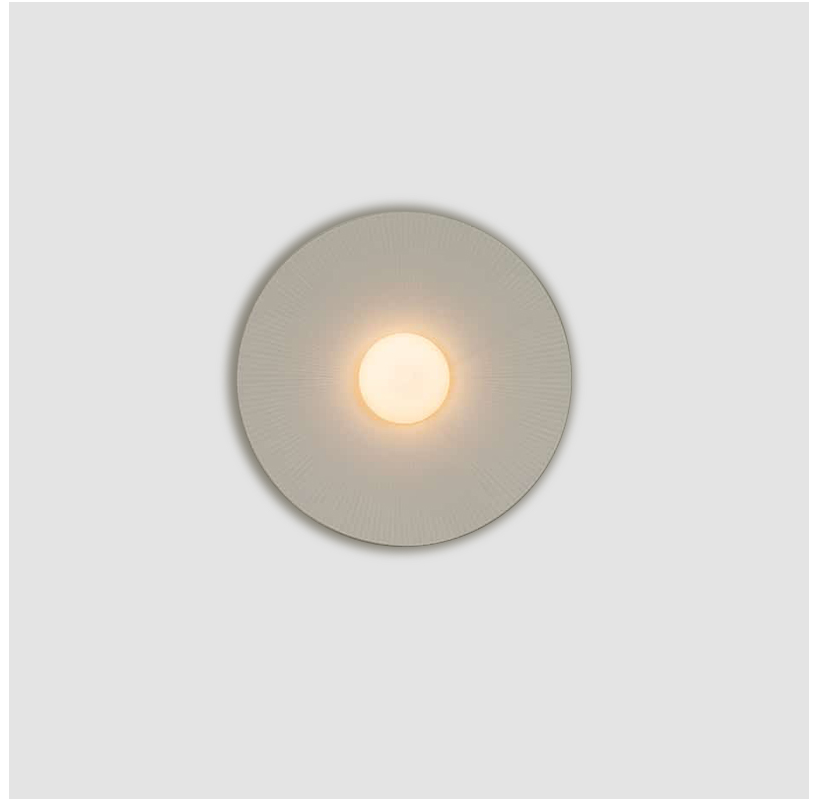

PROJECT	_____
TYPE	_____
SPECIFIER	_____
QUANTITY	_____
DATE	_____

ARCTIC CIRCLE SUSPENSION

D93259-

base number   Finish
Options

1. To build a product code in our configurator select the specify button on the base model # product page
2. To build a manual product code on this datasheet choose from the options listed below in blue font and add the suffix to the base model #

GENERAL

Series: Arctic Circle _____
Brand: Milan _____
Division: Design _____
Mounting Type: Suspension _____
Mounting Location: Ceiling _____
Subcategory: Pendant _____

PHYSICAL

Shape: Cone _____
Diameter (mm): 550 _____
Diameter (in): 21 5/8 _____
Height (mm): 102 _____
Height (in): 4 _____
Light Distribution: Direct _____
Diffuser: Opal Triplex acid-etched glass _____
Fixture Finish: TUG / CRE _____
Fixture Material: Ribbon / Aluminum _____

ELECTRICAL

Number of Lamps: 1 _____
Lamp Type: LED Retrofit _____
Bulb Included: Bulb Not Included _____
Max. Wattage Per Lamp (W): 4.8 _____
Lamp Base: G9 _____
Input Voltage (V): 120 _____

LED

OPTICAL

RATINGS AND CERTIFICATIONS

Certified By: Certified for North American Standards _____
IP rating: IP20 _____

Ø550mm 21 5/8"